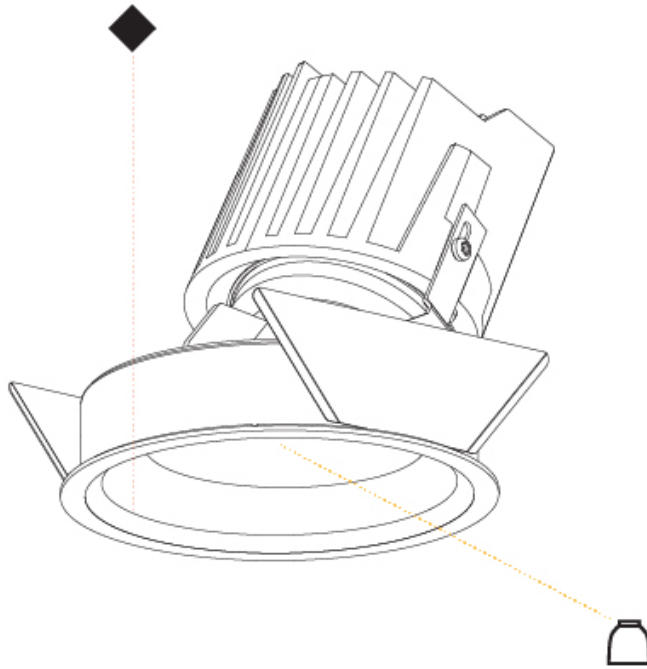

BIONIQ ROUND WALLWASH RECESSED

A35548-

PROJECT	_____
TYPE	_____
SPECIFIER	_____
QUANTITY	_____
DATE	_____