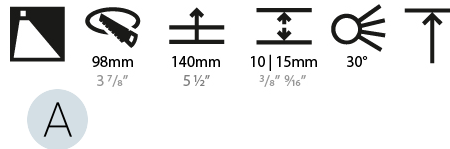

GENERAL

Series: Bioniq
Subseries: Bioniq Round Wallwash
Brand: Prolicht
Division: Architectural
Mounting Type: Recessed
Mounting Location: Ceiling
Subcategory: Downlight

PHYSICAL

Shape: Round
Diameter (mm): 107
Diameter (in): 4 3/16
Height (mm): 118
Height (in): 4 5/8
Ceiling Thickness (mm): 10 / 12.5 / 15
Ceiling Thickness (in): 3/8 or 1/2 or 9/16
Min. Recessing Depth (mm): 140
Min. Recessing Depth (in): 5 1/2
Light Distribution: Adjustable / Asymmetric
Weight (kg): 0.456
Weight (lbs): 1
Fixture Finish: SSR / BKV / CWI / CRY / HAB / UFT / ITA / RUA / FTG / MYG / LOD / PUS / FRO / FUP / KIA / POP / BLS / SPG / MEY / GOH / GUM / CHC / COM / ABZ / JAG / OBR / MOS / ROR
Fixture Material: Aluminum Die Cast
Cut-out Measurements: 98mm / 3 7/8"

ELECTRICAL

Lamp Type: LED (Zhaga Standard)
Total Output Wattage (W): 15
Dimming: Dali Dimming
Driver Included: No
Driver Location: Recessed Housing
Driver Type: Constant Current - 120Vac
Housing: See components
Input Voltage (V): 120
Constant Current (MA): 350

LED

Number of LEDs: 1
Color Temperature (°K): Warm Dim
Max. Delivered Lumen (lm): 850
Nominal Lumen (lm): 1140
CRI: >90 CRI
Lamp Life (hrs): 50000

OPTICAL

Reflector: 20 / 40 / 60
Adjustability: Fixed

RATINGS AND CERTIFICATIONS

Certified By: Certified for North American Standards
IP rating: IP20

PROJECT	_____
TYPE	_____
SPECIFIER	_____
QUANTITY	_____
DATE	_____