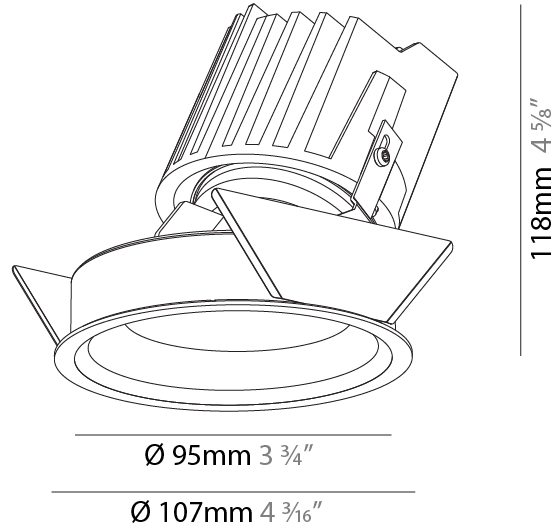

GENERAL

Series: Bioniq
Subseries: Bioniq Round Wallwash
Brand: Prolicht
Division: Architectural
Mounting Type: Recessed
Mounting Location: Ceiling
Subcategory: Downlight

PHYSICAL

Shape: Round
Diameter (mm): 107
Diameter (in): 4 3/16
Height (mm): 118
Height (in): 4 5/8
Ceiling Thickness (mm): 10 / 12.5 / 15
Ceiling Thickness (in): 3/8 or 1/2 or 9/16
Min. Recessing Depth (mm): 140
Min. Recessing Depth (in): 5 1/2
Light Distribution: Adjustable / Asymmetric
Weight (kg): 0.456
Weight (lbs): 1
Fixture Finish: SSR / BKV / CWI / CRY / HAB / UFT / ITA / RUA / FTG / MYG / LOD / PUS / FRO / FUP / KIA / POP / BLS / SPG / MEY / GOH / GUM / CHC / COM / ABZ / JAG / OBR / MOS / ROR
Fixture Material: Aluminum Die Cast
Cut-out Measurements: 98mm / 3 7/8"

ELECTRICAL

Lamp Type: LED (Zhaga Standard)
Total Output Wattage (W): 15
Dimming: Dali Dimming
Driver Included: No
Driver Location: Recessed Housing
Driver Type: Constant Current - 120Vac
Housing: See components
Input Voltage (V): 120
Constant Current (MA): 350

LED

Number of LEDs: 1
Color Temperature (°K): Warm Dim
Max. Delivered Lumen (lm): 850
Nominal Lumen (lm): 1140
CRI: >90 CRI
Lamp Life (hrs): 50000

OPTICAL

Reflector: 20 / 40 / 60
Adjustability: Fixed

RATINGS AND CERTIFICATIONS

Certified By: Certified for North American Standards
IP rating: IP20

PROJECT	_____
TYPE	_____
SPECIFIER	_____
QUANTITY	_____
DATE	_____