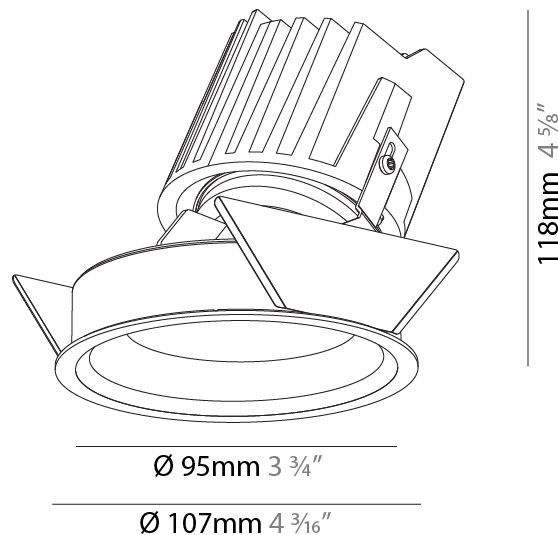

Series: Bioniq
Subseries: Bioniq Round Wallwash
Brand: Prolicht
Division: Architectural
Mounting Type: Recessed
Mounting Location: Ceiling
Subcategory: Wallwash

PHYSICAL

Shape: Round
Diameter (mm): 107
Diameter (in): 4 3/16
Height (mm): 118
Height (in): 4 5/8
Ceiling Thickness (mm): 10 / 12.5 / 15
Ceiling Thickness (in): 3/8 or 1/2 or 9/16
Min. Recessing Depth (mm): 140
Min. Recessing Depth (in): 5 1/2
Light Distribution: Adjustable / Asymmetric
Weight (kg): 0.473
Weight (lbs): 1.04
Fixture Finish: SSR / BKV / CWI / CRY / HAB / UFT / ITA / RUA / FTG / MYG / LOD / PUS / FRO / FUP / KIA / POP / BLS / SPG / MEY / GOH / GUM / CHC / COM / ABZ / JAG / OBR / MOS / ROR
Fixture Material: Aluminum Die Cast
Cut-out Measurements: 98mm / 3 7/8"

ELECTRICAL

Lamp Type: LED (Zhaga Standard)
Input Wattage (W): 16.5
Total Output Wattage (W): 14
Dimming: Tri-Mode (Non-Dimming and Phase Dimming (120Vac only) and 0-10V Dimming)
Driver Included: No
Driver Location: Recessed Housing
Driver Type: Constant Current - Universal
Driver Class: Class 2
Housing: See components
Input Voltage (V): 120 - 277
Constant Current (MA): 500

LED

Number of LEDs: 1
Color Temperature (°K): 2700 / 3000 / 3500 / 4000
Max. Delivered Lumen (lm): 1100 / 1140 / 1196 / 1220
Nominal Lumen (lm): 1386 / 1438 / 1511 / 1542
CRI: >90 CRI
Lamp Life (hrs): 50000

OPTICAL

Reflector: 20 / 40 / 60

RATINGS AND CERTIFICATIONS

Certified By: Certified for North American Standards
IP rating: IP20